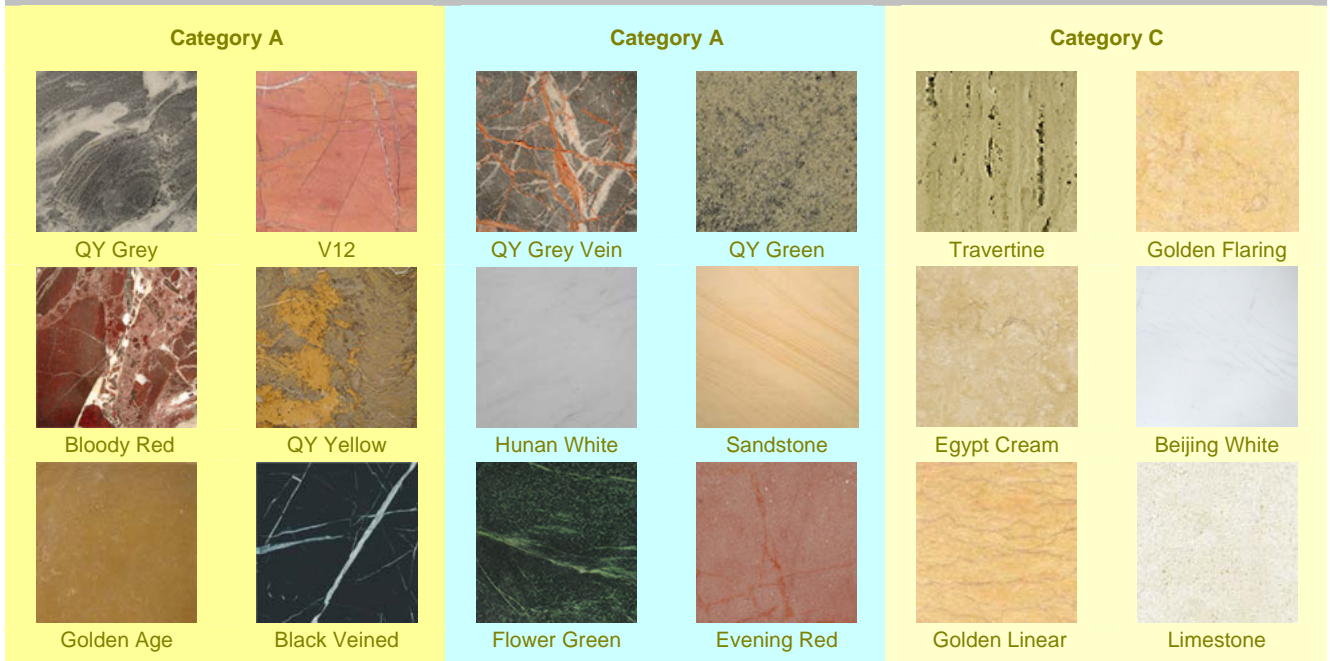

AVS-604 \$1195
Henan Yellow 24"D 30"H

AVS-523 \$3750
Yellow Sandstone 45"D 45"H

Urn

AUR-401 \$285
Veined Black 8"D 10"H

AUR-408 \$355
Honey Onyx 8"D 10"H

AUR-402 \$299
Veined Black 8"D 10"H

AUR-411 \$269
Veined Black 8"D 10"H

AUR-413 \$379
White Carrara 8"D 10"H

AUR-420 \$315
Coffee Brown 8"D 10"H

AUR-601 \$309
BJ White 8"D 10"H

AUR-602 \$645
QY Brown 9"D 12"H

AUR-604 \$1750
QY Brown 28"D 48"H

AUR-608 \$1580
BJ White 24"D 40"H

AUR-610 \$680
QY Green 9"D 12"H

AUR-613 \$1095
Multicolor 18"D 24"H

Color Chart of Commonly Chosen Stones For Vase and Planter

Categoryization of materials is subject to change. More materials are available. Please call to confirm

General Sales Terms