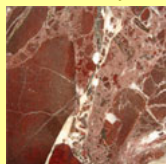

Sill H \$call
16" w x 3.5" t typical

Call for pricing on different colors and dimensions; ranging \$12 - \$35 per linear ft depending on specs and quantity

Color Chart of Commonly Chosen Stones For Vase and Planter

Category A

QY Grey

V12

Bloody Red

QY Yellow

Golden Age

Black Veined

Category A