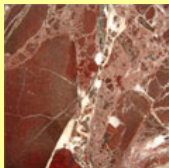

AFG-Ball-010 \$1450
Evening Cloud
20"D Ball x 33"h Base

AFG-Ball-068 \$1045
QY Yellow
16"D Ball x 36"h Base

Color Chart of Commonly Chosen Stones For Fountains

Category A

QY Grey

V12

Bloody Red

QY Yellow

Golden Age

Black Veined

Category A

QY Grey Vein

Hunan White

Flower Green

QY Green

Sandstone