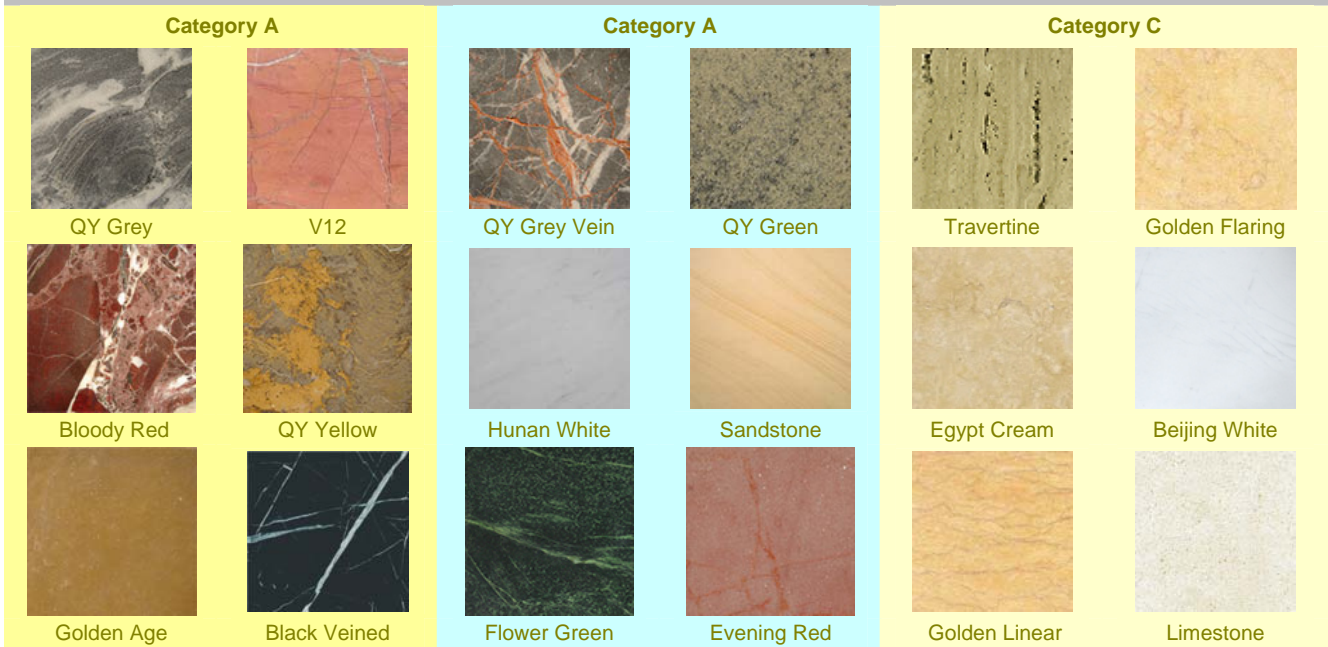

AFG-Ball-052 \$950
Material as Shown
24"D Ball 12"h base

AFG-Ball-016 \$3100
Evening Cloud Red
32"D Ball 61"h

AFG-Ball-017 \$1680
China Green
36"D x 72"h Overall

AFG-Ball-013 \$1430
BJ White + Evening Cloud
14"D Ball x 48"H Base

AFG-Ball-010 \$1450
Evening Cloud
20"D Ball x 33"h Base

AFG-Ball-068 \$1045
QY Yellow
16"D Ball x 36"h Base

Color Chart of Commonly Chosen Stones For Fountains

Category A

QY Grey

V12

Bloody Red

QY Yellow

Golden Age

Black Veined

Category A

QY Grey Vein

Hunan White

Flower Green

QY Green

Sandstone