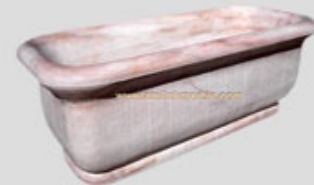

Hand Carved Bathtub

ABS-002 \$2890
BJ white Marble
73"L x 34"W x 29"H

ABS-003 \$3325
Evening Cloud Red Marble
71"L x 33"W x 31"H

ABS-004 \$3850
Evening Cloud Red Marble
76"L x 38"W x 28"H

ABS-005 \$2850
BJ White Marble
65"L x 30"W x 29"H

ABS-006 \$1950
Grey Colored Granite
68"L x 29"W x 27"H

ABS-007 \$2590
Golden Age Marble
73"L x 33"W x 29"H

ABS-008 \$2950
Black Jade Marble
72"L x 32"W x 31"H

ABS-010 \$2490
BJ White Marble
71"L x 29"W x 29"H