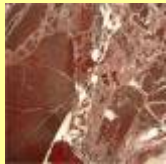

**AGZ-703**  
Henan Yellow Marble  
12'D x 10'H **\$21500**  
15'D x 10'H **\$27500**

Color Chart of Commonly Chosen Stones For Gazebos

Category A

QY Grey

V12

Bloody Red

QY Yellow

Henan Yellow

Black Veined

Category B

QY Grey Vein

Hunan White

Flower Green

QY Green

Sandstone

Evening Red